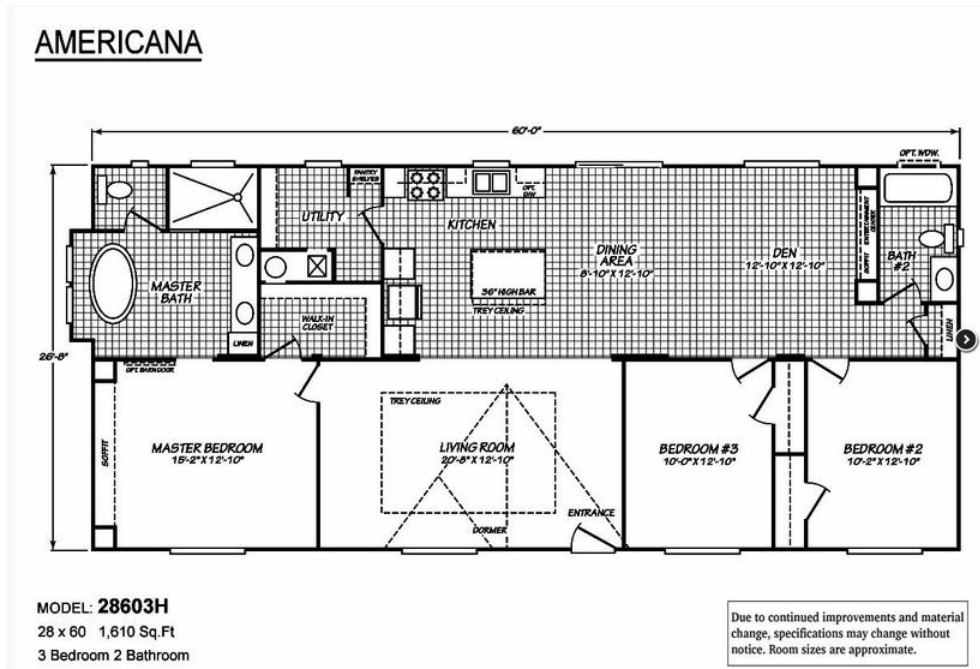

The Americana Model number: 230AE28603H

3 beds • 2 baths • 1620 sq.ft. • 27' width • 60' depth

Our home building facilities invest in continuous product and process improvements. Plans, dimensions, features, materials, specifications and availability are subject to change without notice or obligation. Renderings and floor plans are representative likenesses of our homes and may differ from the actual homes. We invite you to tour a Home Center near you and inspect the highest value in quality housing available or call (801) 773-8601 to speak with a Home Consultant. Copyright 2017, CMH. All rights reserved.

<https://www.claytonoflayton.com>

CLAYTON HOMES-LAYTON

1650 N MAIN ST
LAYTON, UT 84041

Monday - Thursday: 9am to 6pm
Friday: 9am to 6pm
Saturday: 9am to 5pm
Sunday: Closed

(801) 773-8601